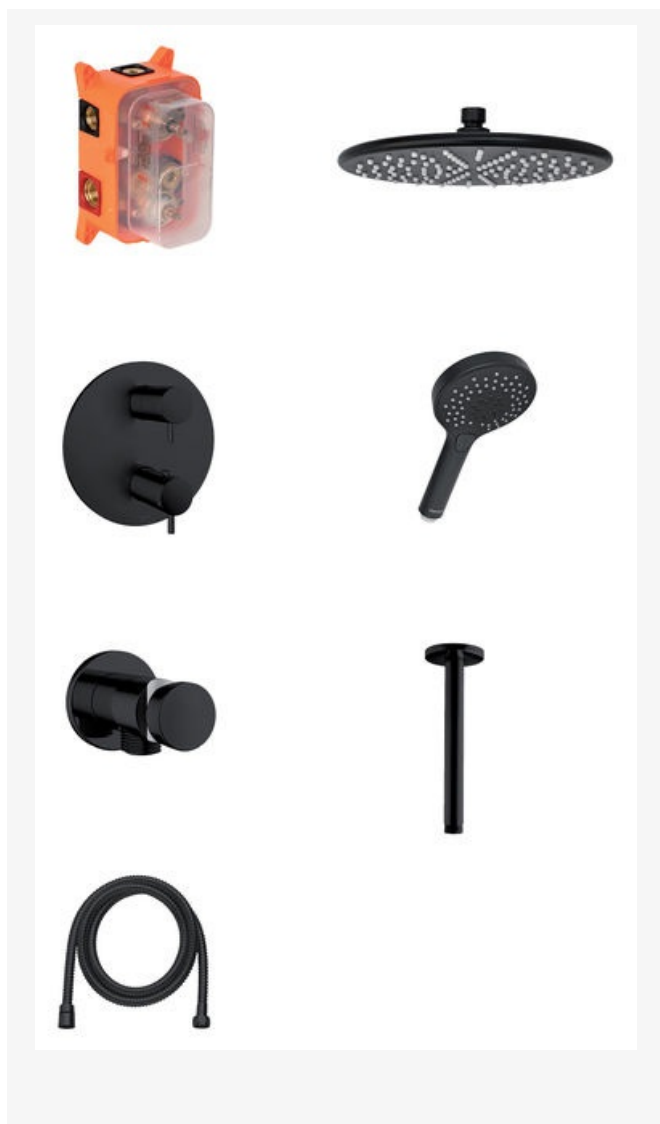

Silhouet

HS2 - Complete concealed shower system

Article no.: 5714761
Finish: Matt black
Series: Silhouet

EAN no.: 5708516829041

Standard features:

Check valves
Cover plate and handle in metal
Build-in depth (min. 75mm - max. 105mm)
Ceramic Parts
Head Shower max. 9 l/m / Hand Shower max. 9 l/m